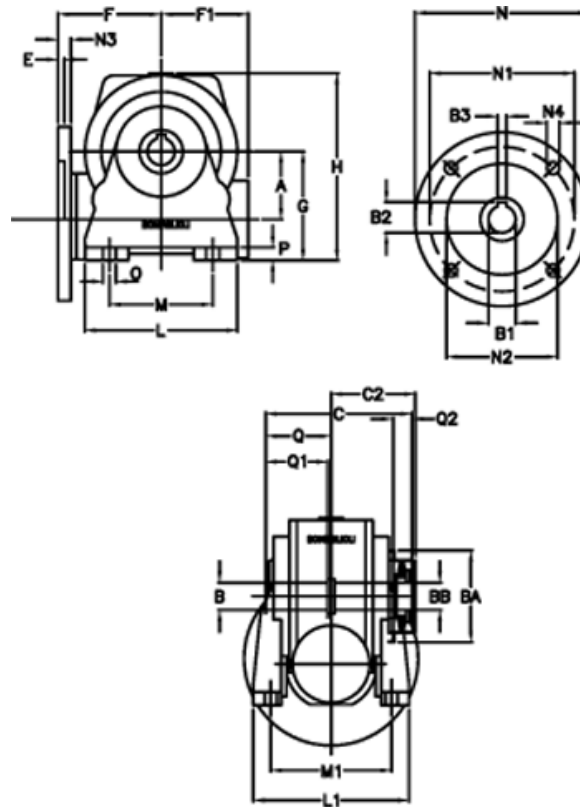

Data Sheet

Article number: 390204403512236

Description: Worm Gear with Torque Limiter
VF 44-L2-N-35-P63B5

Measures

a = 44.60	C2 = 48	L1 = 98	O = 8.5
B = 18	Description = VF 44N-xx-63B5	m = 52	P = 10
B1 E7 = 11	E = 2.0	M1 = 81.0	Q = 32.0
B2 = 12.8	F = 65	N = 140	Q1 = 32
B3 H9 = 4	F1 = 54	N1 = 115	Q2 = 12
BA = 40	g = 72	N2 = 95	
BB H7 = 11	H = 124.5	N3 = 10.5	
C = 79	L = 90	N4 = 9,5	